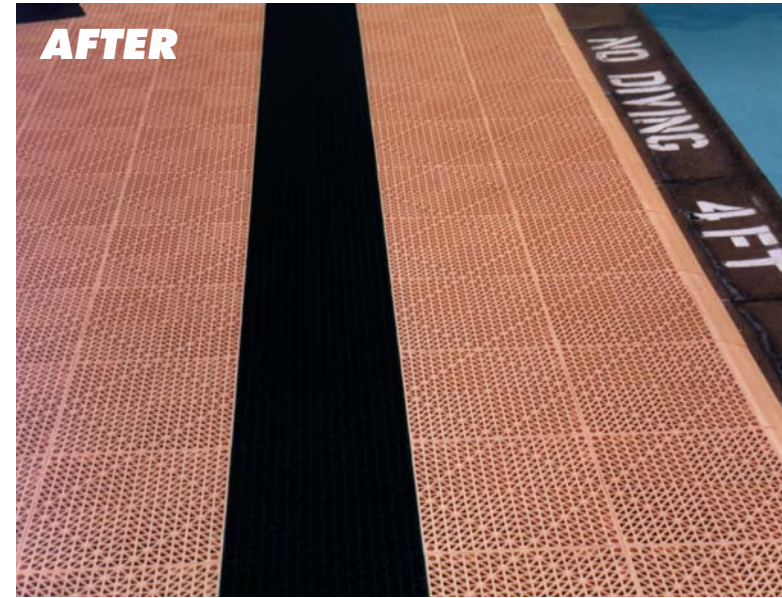

POOL DECKING COVERS UNSIGHTLY AND DANGEROUS CRACKS

EASY TO INSTALL

JUST LAY DOWN!

LAUNDRY ROOMS

Standing on a concrete surface is tough on the back, legs, hips and feet. Modular Matting eliminates fatigue by providing affordable cushioned footing for these workspaces.

PLAY AREAS

APPLICATIONS

- POOL DECKS
- ENTRANCES
- ROOFTOPS
- WORKOUT AREAS
- ADA RAMPS
- OUTSIDE HALLS
- LAUNDRY ROOMS
- VENDING AREAS

HOTEL | MOTEL MODULAR MATTING

POOL DECKING COVERS UNSIGHTLY AND DANGEROUS CRACKS

FEATURES

- COOL TO WALK ON
- SLIP RESISTANT
- INSTANT IMPROVEMENT IN APPEARANCE
- EASY INSTALL
- FUNGICIDE & UV STABILIZER

POOL DECKING

ROOFTOPS

ENTRANCE AREAS

WORKOUT AREAS

SHOWERS

LOCKER ROOMS

INDOOR OUTDOOR ADA RAMPS