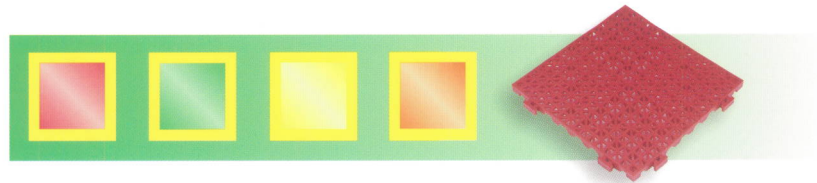

Shower & Eyewash Station Mats

The perfect **mat-in-a-box**® for emergency eyewash and shower stations, and fire boxes

- Highly visible colors; easy to see
- Comes assembled and ready to use
- Industry standard colors: green center for eyewashes; red center for showers; yellow and orange centers available
- Waffle grid drains fast, keeps surface dry and slip-resistant
- Mat thickness is 3/4"
- Individual tiles available for custom installations; see full-line catalog
- 100% recycled plastic

—STOCK SIZES—

2' X 2' • Part No. EWC-22

3' X 3' • Part No. EWC-33

Yellow beveled edging on three sides

*Made in U.S.A.
from 100% recycled plastic!*