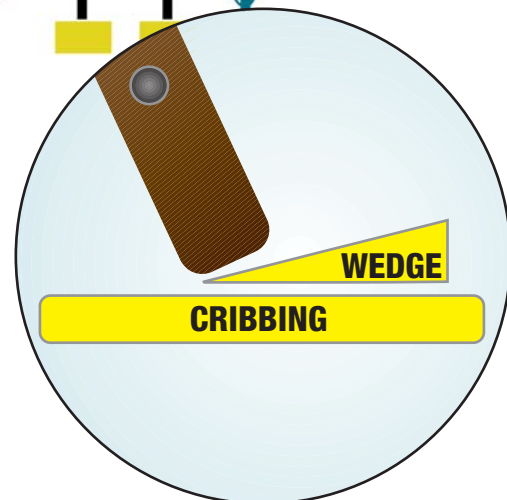

Stabilizit!

LADDER STABILIZATION KIT ®

BE SAFE! Use ***Stabilizit!***
Ladder Stabilization Kits
Avoid unnecessary ladder accidents!

FEATURES

- Prevents ladder slippage on uneven surfaces
- Adjusts up to 3+ inches (Kit SIT-A) OR 5+ inches (Kit SIT-B)
- Kits include silkscreened storage bag