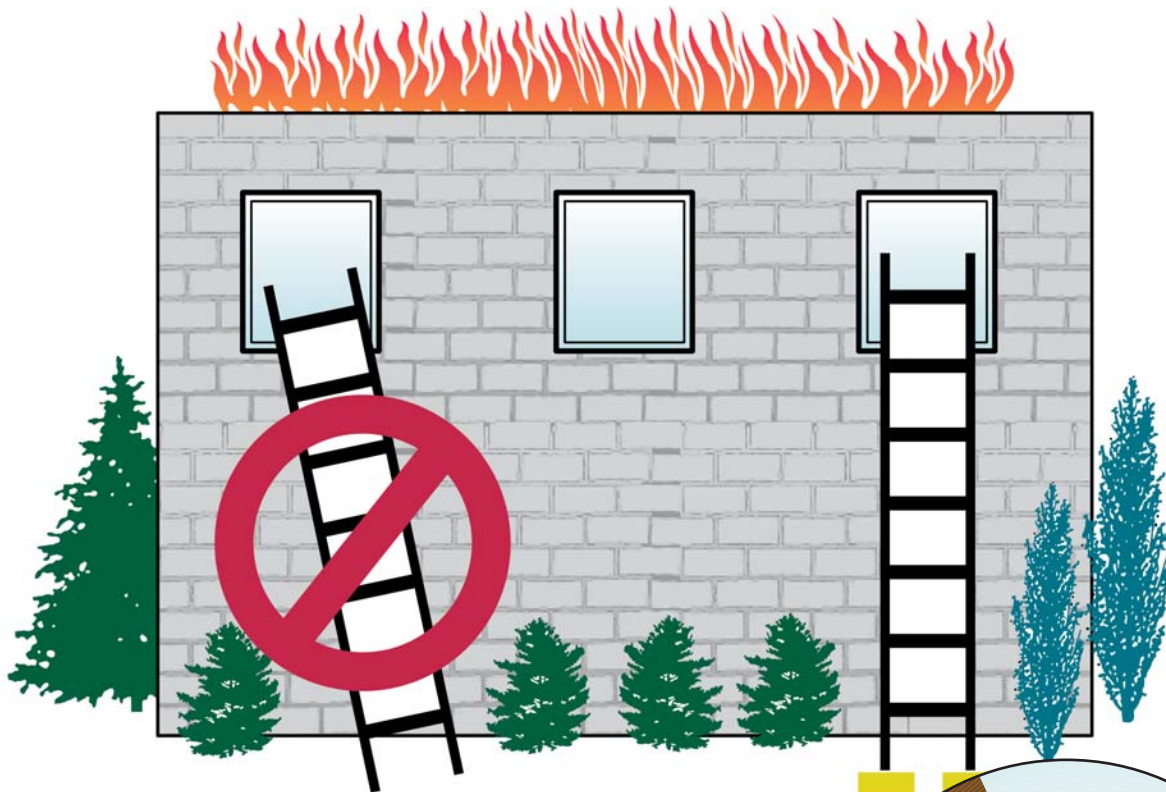

Stabilizit!

LADDER STABILIZATION KIT ®

BE SAFE! Use ***Stabilizit!***
Ladder Stabilization Kits
Avoid unnecessary ladder accidents!

FEATURES

- Prevents ladder slippage on uneven surfaces
- Adjusts up to 3+ inches (Kit SIT-A) OR 5+ inches (Kit SIT-B)
- Kits include silkscreened storage bag