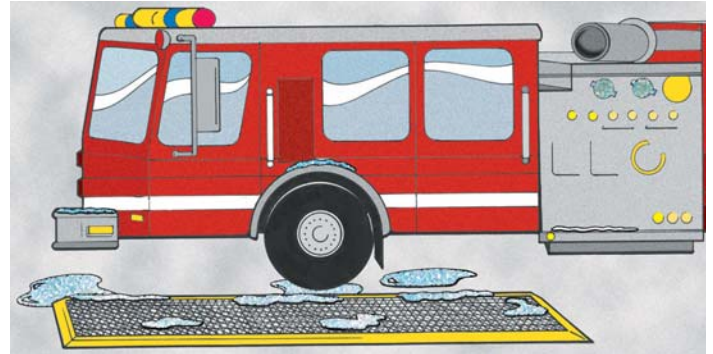

SLIP-RESISTANT In-Station Mats

Make your station safer with our famous Turtle Tiles!

You are back from a run—tired,
a little *anti-freeze* on the bottom of
your boots. The step is high, the floor is
all slicked up...**and down you go!**

THE SOLUTION...

JUMP-DOWN MATS around the crew quarters!

- Slip-resistant
- Easily cleaned
- Mounts to existing floor

SIDE MOUNT

PART #	SIZE	PRICE
1212-3/6	3'X6'	\$169.00
1212-3/8	3'X8'	\$199.00

BETWEEN MOUNT

PART #	SIZE	PRICE
1212-6/6	6'X6'	\$338.00
1212-6/8	6'X8'	\$398.00

CALL FOR CUSTOM SIZES!

JUMP-DOWN MATS

Side Placement

Between Placement

All-Around Placement

SCBA ROOM

READY ROOM

STATION FLOORS

For safety's sake—use

Turtle Tiles on any station surface where drainage and traction are essential. Made of 100% recycled plastic, these durable interlocking tiles convert to any size area.