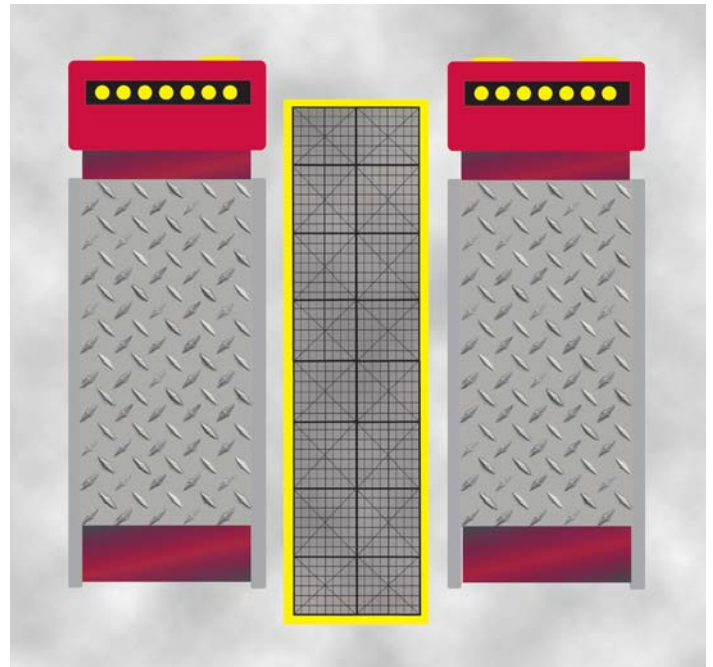

THE SOLUTION...

JUMP-DOWN MATS around the crew quarters!

- Slip-resistant
- Easily cleaned
- Mounts to existing floor

SIDE MOUNT

PART #	SIZE	PRICE
1212-3/6	3'X6'	\$169.00
1212-3/8	3'X8'	\$199.00

BETWEEN MOUNT

PART #	SIZE	PRICE
1212-6/6	6'X6'	\$338.00
1212-6/8	6'X8'	\$398.00

CALL FOR CUSTOM SIZES!

JUMP-DOWN MATS

Side Placement

Between Placement

All-Around Placement

SCBA ROOM

READY ROOM

STATION FLOORS

For safety's sake—use

Turtle Tiles on any station surface where drainage and traction are essential. Made of 100% recycled plastic, these durable interlocking tiles convert to any size area.