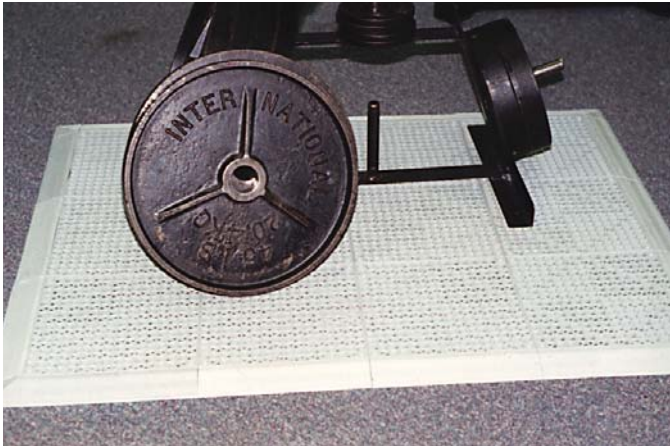

WORKOUT AREAS

TURTLE PLASTICS

7400 Industrial Parkway
Lorain, Ohio 44053
440/282-8008 Ext. 209
Fax 800/437-1603 or 440/282-8822
www.turtleplastics.com
E-mail: indinfo@turtleplastics.com